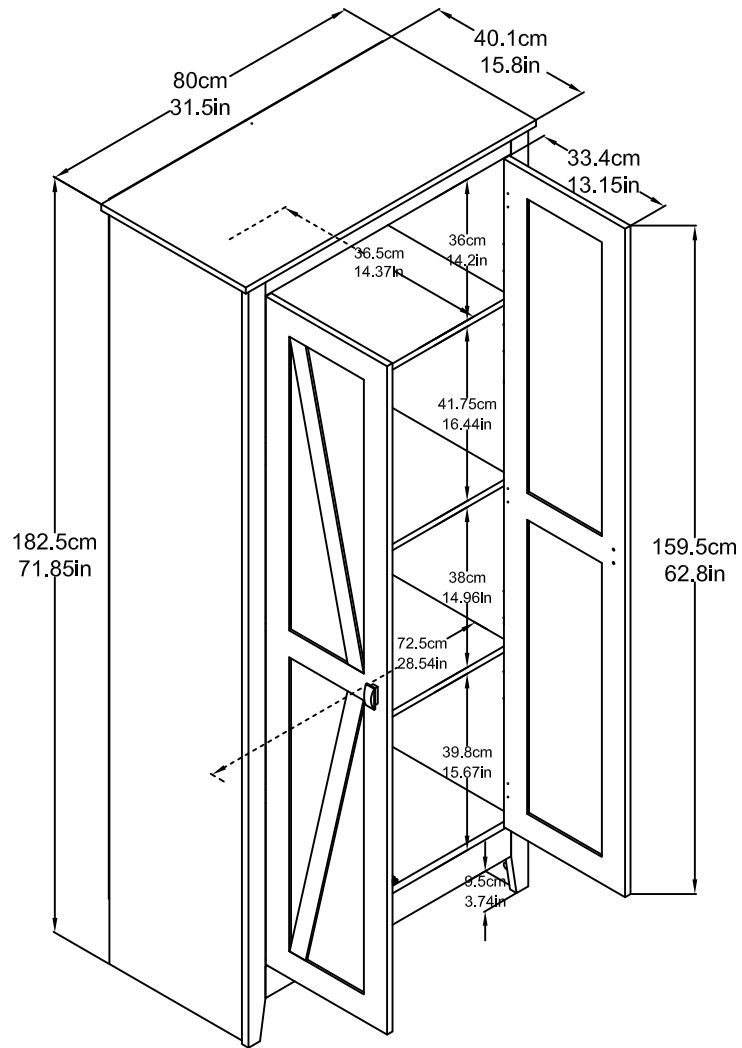

2 Door Storage Cabinet

7532096COM,7532196COM,7532296COM,7532396COM,,7532348COM

Wood Breakdown:
PB 86%, MDF 14%
Total storage: 11.7 cubic feet

Overall Product Size:
31.5" W × 15.8" D × 71.85" H
80cm W × 40.1cm D × 182.5cm H

Maximum Weight Capacities
Unit Weight: 42.5KG(93.7lbs)