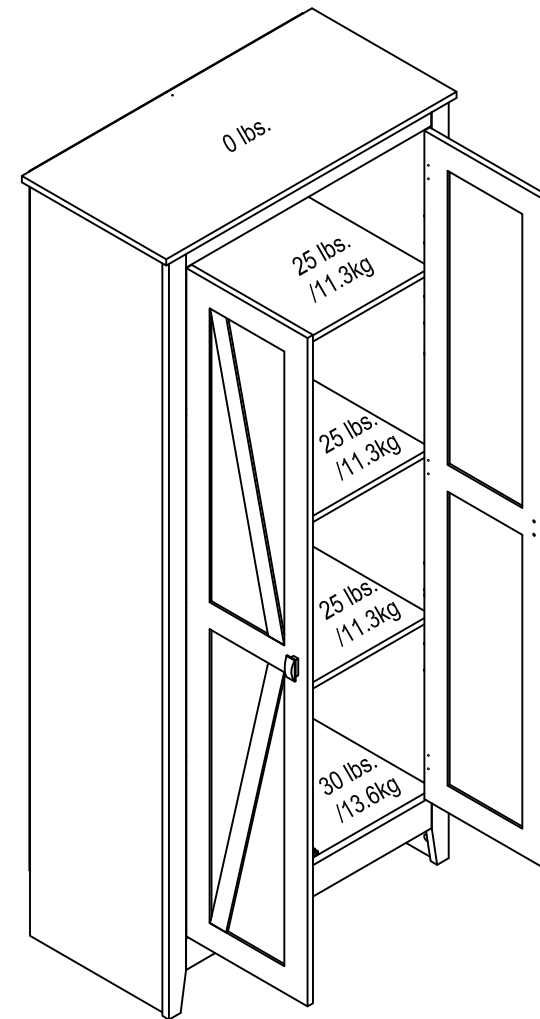

2 Door Storage Cabinet

7532096COM,7532196COM,7532296COM,7532396COM,,7532348COM

Wood Breakdown:
PB 86%, MDF 14%
Total storage: 11.7 cubic feet

Overall Product Size:
31.5" W × 15.8" D × 71.85" H
80cm W × 40.1cm D × 182.5cm H

Maximum Weight Capacities
Unit Weight: 42.5KG(93.7lbs)